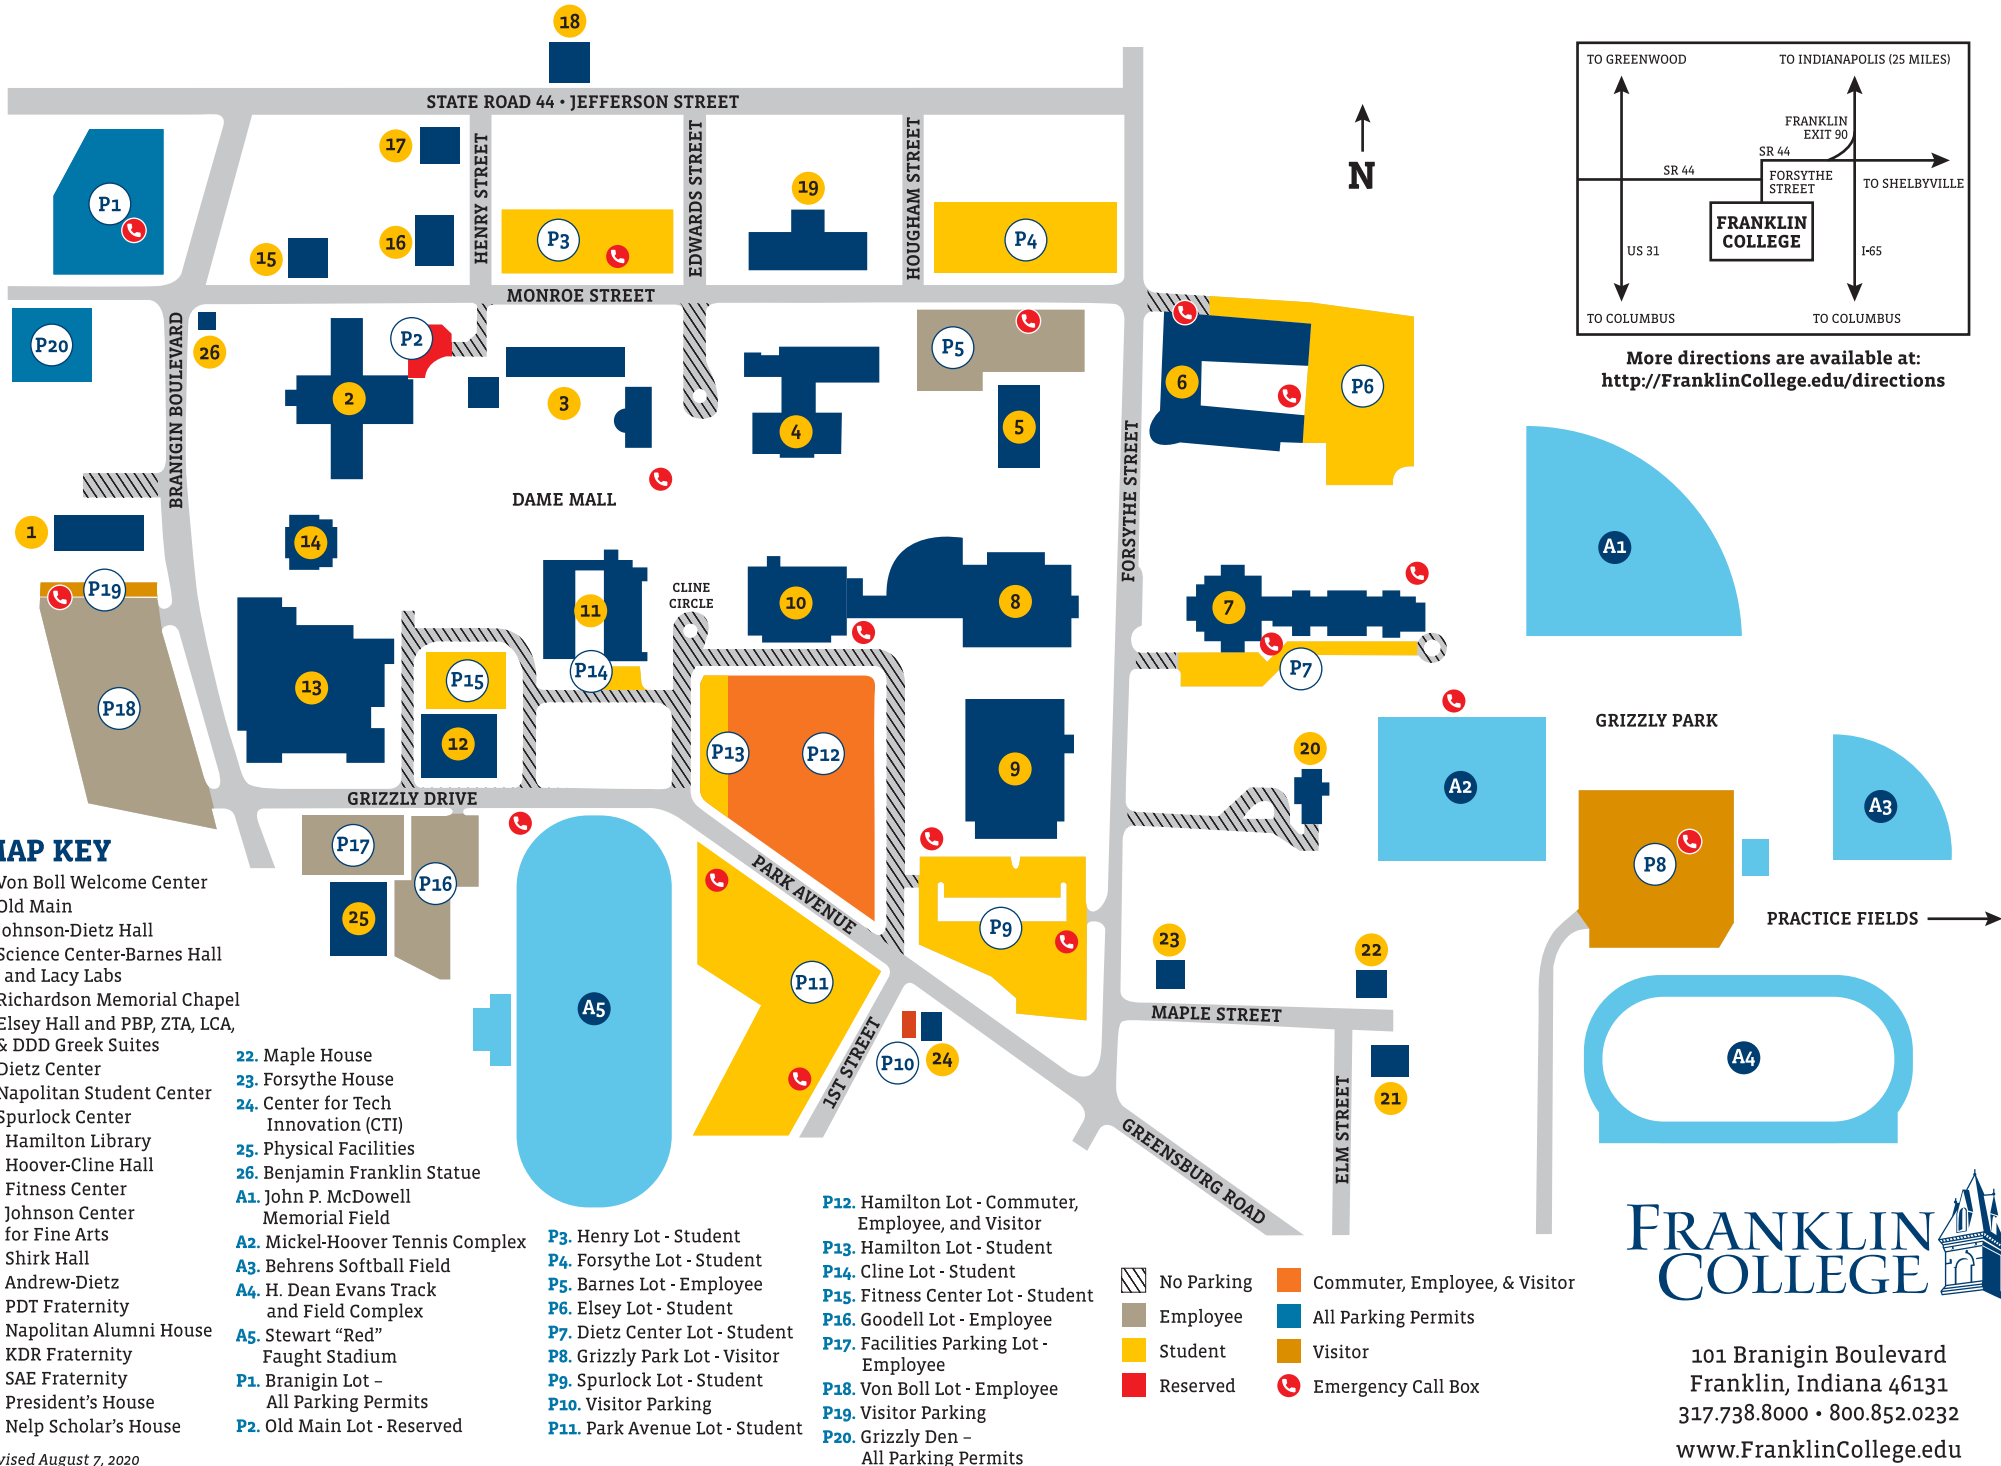

# FRANKLIN COLLEGE CAMPUS MAP

## MAP KEY

- 1. Von Boll Welcome Center
- 2. Old Main
- 3. Johnson-Dietz Hall
- 4. Science Center-Barnes Hall and Lacy Labs
- 5. Richardson Memorial Chapel
- 6. Eley Hall and PBP, ZTA, LCA, & DDD Greek Suites
- 7. Dietz Center
- 8. Neapolitan Student Center
- 9. Spurlock Center
- 10. Hamilton Library
- 11. Hoover-Cline Hall
- 12. Fitness Center
- 13. Johnson Center for Fine Arts
- 14. Shirk Hall
- 15. Andrew-Dietz
- 16. PDT Fraternity
- 17. Neapolitan Alumni House
- 18. KDR Fraternity
- 19. SAE Fraternity
- 20. President's House
- 21. Nelp Scholar's House
- 22. Maple House
- 23. Forsythe House
- 24. Center for Tech Innovation (CTI)
- 25. Physical Facilities
- 26. Benjamin Franklin Statue
- A1. John P. McDowell Memorial Field
- A2. Mickel-Hoover Tennis Complex
- A3. Behrens Softball Field
- A4. H. Dean Evans Track and Field Complex
- A5. Stewart "Red" Faught Stadium
- P3. Henry Lot - Student
- P4. Forsythe Lot - Student
- P5. Barnes Lot - Employee
- P6. Eley Lot - Student
- P7. Dietz Center Lot - Student
- P8. Grizzly Park Lot - Visitor
- P9. Spurlock Lot - Student
- P10. Visitor Parking
- P11. Park Avenue Lot - Student
- P12. Hamilton Lot - Commuter, Employee, and Visitor
- P13. Hamilton Lot - Student
- P14. Cline Lot - Student
- P15. Fitness Center Lot - Student
- P16. Goodell Lot - Employee
- P17. Facilities Parking Lot - Employee
- P18. Von Boll Lot - Employee
- P19. Visitor Parking
- P20. Grizzly Den - All Parking Permits

- No Parking
- Commuter, Employee, & Visitor
- Employee
- All Parking Permits
- Student
- Visitor
- Reserved
- Emergency Call Box

More directions are available at:  
<http://FranklinCollege.edu/directions>