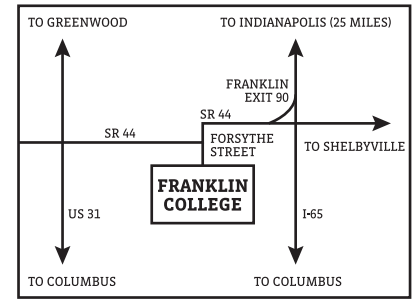

More directions are available at:
<http://FranklinCollege.edu/directions>

FRANKLIN COLLEGE

101 Branigin Boulevard
Franklin, Indiana 46131
317.738.8000 • 800.852.0232
www.FranklinCollege.edu